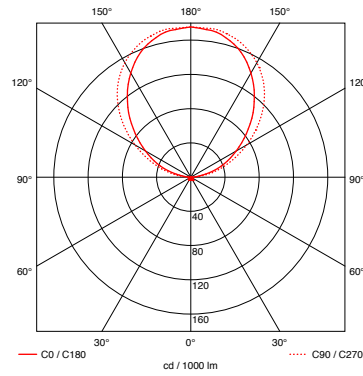

20 W / 1650 lm, 35 W / 3300 lm, 70 W / 6600 lm

color temperature / color rendering

3000 K / CRI 85

weight

body + head max. 1,5 kg

mounting accessories

for surface or recessed mounting, see p.3 cutsheet

Sento faro singolo recommended lighting effects