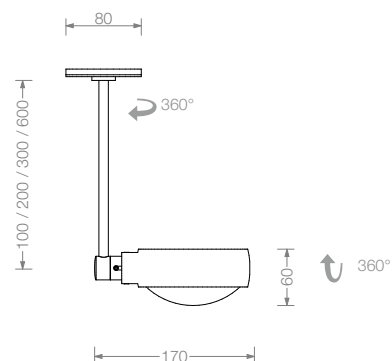

cutsheet

Occhio

Sento faro singolo metal halide halogen

Ceiling lamp - modular system consisting of body and head

Thanks to its unique modularity the Occhio head-body system delivers impressive lighting solutions for your room. For different lighting effects diverse, turnable reflector heads are available, which can be easily substituted at any time thanks to a simple plug-in mechanism. The diverse wall and ceiling boxes allow for all recessed and surface mounting options.

Ceiling lamp Occhio Sento faro singolo consisting of

- body Occhio faro singolo - different length and surfaces
- head Occhio Sento - different lighting effects and surfaces
- Occhio accessories - different mounting options and surfaces

Sento faro singolo C

Sento faro singolo E

material

aluminium, brass, steel, glass

surface

head: see p.2 cutsheet
body: chrome, chrome matt

length / rotation angle

10 cm, 20 cm, 30 cm, 60 cm / 360°