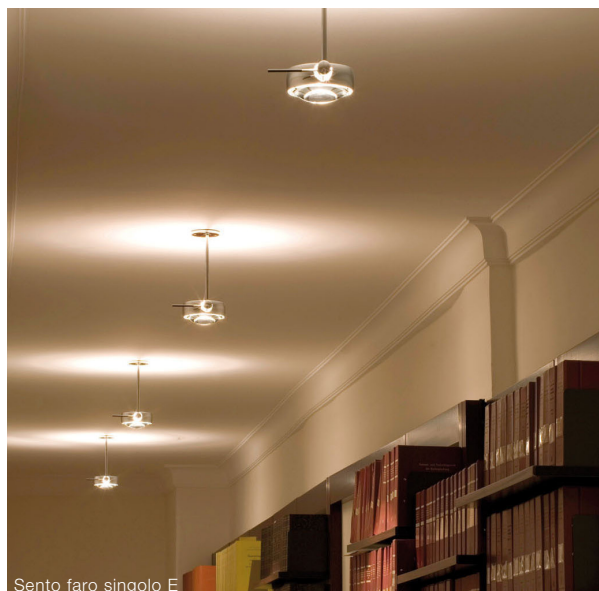

Sento faro singolo C

Sento faro singolo E

material

aluminium, brass, steel, glass

surface

head: see p.2 cutsheet
body: chrome, chrome matt

length / rotation angle

10 cm, 20 cm, 30 cm, 60 cm / 360°

recommended lighting effects

B, C, E see p.2 cutsheet

light source

metal halide halogen, HIT-TC-CE, operating voltage 230 V
20/35 / 70 W, G8.5,
energy efficiency grade A, lifetime 8.000 h

luminous flux (bulb)

20 W / 1650 lm, 35 W / 3300 lm, 70 W / 6600 lm

color temperature / color rendering

3000 K / CRI 85

weight

body + head max. 1,5 kg

mounting accessories

for surface or recessed mounting, see p.3 cutsheet