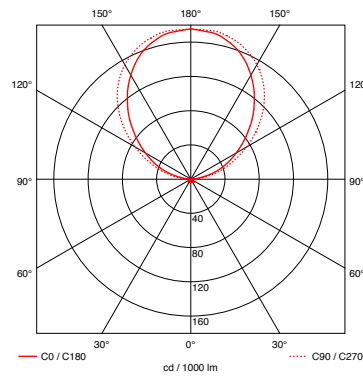

Sento faro doppio recommended lighting effects

Sento B (glass matt / cover)
reflector head for diffuse light
in one direction

luminous efficiency
49%
glass
satinised, heat-resistant glass
ring / cover
chrome, chrome matt
white or black glossy finish
(bianco, nero)
holder
chrome, chrome matt