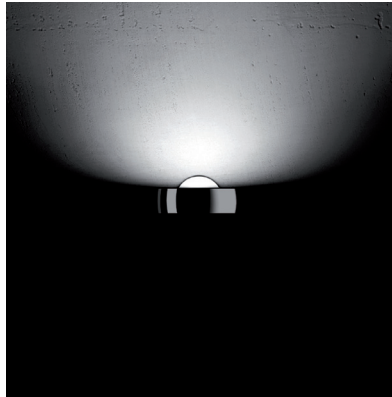

Sento faro doppio mains voltage halogen

Ceiling lamp - modular system consisting of body and head

Thanks to its unique modularity the Occhio head-body system delivers impressive lighting solutions for your room. For different lighting effects diverse, turnable reflector heads are available, which can be easily substituted at any time thanks to a simple plug-in mechanism. The diverse wall and ceiling boxes allow for all recessed and surface mounting options.

Ceiling lamp Occhio Sento faro doppio consisting of

- body Occhio faro doppio - different length and surfaces
- head Occhio Sento - different lighting effects and surfaces
- Occhio accessories - different mounting options and surfaces

Sento faro doppio recommended lighting effects

Sento B (glass matt / cover)
reflector head for diffuse light
in one direction

luminous efficiency
49%
glass
satinised, heat-resistant glass
ring / cover
chrome, chrome matt
white or black glossy finish
(bianco, nero)
holder
chrome, chrome matt

Sento C (cover / lense)
reflector head for directed light
in one direction

luminous efficiency
56%
beam angle
approx. 85°
lense
optical glass
ring und cover
chrome, chrome matt,
white or black glossy finish
(bianco, nero)
holder
chrome oder chrome matt