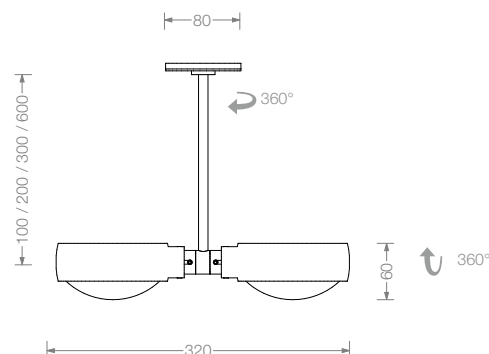

Sento faro doppio mains voltage halogen

Ceiling lamp - modular system consisting of body and head

Thanks to its unique modularity the Occhio head-body system delivers impressive lighting solutions for your room. For different lighting effects diverse, turnable reflector heads are available, which can be easily substituted at any time thanks to a simple plug-in mechanism. The diverse wall and ceiling boxes allow for all recessed and surface mounting options.

Ceiling lamp Occhio Sento faro doppio consisting of

- body Occhio faro doppio - different length and surfaces
- head Occhio Sento - different lighting effects and surfaces
- Occhio accessories - different mounting options and surfaces

IP 20

material

aluminium, brass, steel, glass

surface

head: see p.2 cutsheet
body: chrome, chrome matt

length / rotation angle

10 cm, 20 cm, 30 cm, 60 cm / 360°

recommended lighting effects

60 W / 980 lm, 70 W / 1180 lm, 100 W / 1800 lm, 150 W / 2870 lm

color temperature / color rendering

2900 K / CRI 100

weight

body + head max. 2,8 kg

mounting accessories

for surface or recessed mounting, see p.3 cutsheet