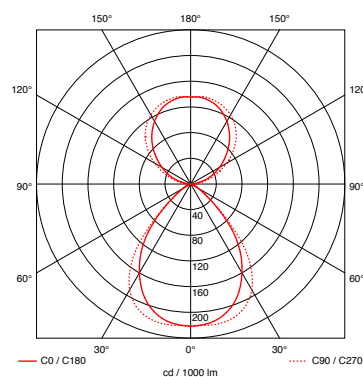

IP 20

material

aluminium, brass, steel, glass

surface

head: see p.2 cutsheet
body: chrome, chrome matt

length / rotation angle

10 cm, 20 cm, 30 cm, 60 cm / 360°

recommended lighting effects

60 W / 980 lm, 70 W / 1180 lm, 100 W / 1800 lm, 150 W / 2870 lm

color temperature / color rendering

2900 K / CRI 100

weight

body + head max. 2,8 kg

mounting accessories

for surface or recessed mounting, see p.3 cutsheet

Sento C (cover / lense)
reflector head for directed light
in one direction

luminous efficiency
56%
beam angle
approx. 85°
lense
optical glass
ring und cover
chrome, chrome matt,
white or black glossy finish
(bianco, nero)
holder
chrome oder chrome matt