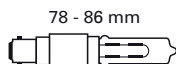

IP 20

material

aluminium, brass, steel, glass

surface

head: see p.2 cutsheet
body: chrome, chrome matt

length / rotation angle

10 cm, 20 cm, 30 cm, 60 cm / 360°

recommended lighting effects