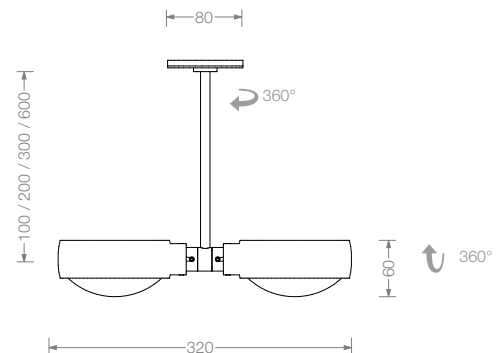

cutsheet

Occhio

Sento faro doppio metal halide halogen

Ceiling lamp - modular system consisting of body and head

Thanks to its unique modularity the Occhio head-body system delivers impressive lighting solutions for your room. For different lighting effects diverse, turnable reflector heads are available, which can be easily substituted at any time thanks to a simple plug-in mechanism. The diverse wall and ceiling boxes allow for all recessed and surface mounting options.

Ceiling lamp Occhio Sento faro doppio consisting of

- body Occhio faro doppio - different length and surfaces
- head Occhio Sento - different lighting effects and surfaces
- Occhio accessories - different mounting options and surfaces

Sento faro doppio C

material

aluminium, brass, steel, glass

surface

head: see p.2 cutsheet
body: chrome, chrome matt

length / rotation angle

10 cm, 20 cm, 30 cm, 60 cm / 360°

recommended lighting effects

color temperature / color rendering

3000 K / CRI 85

weight

body + head max. 2,8 kg

mounting accessories

for surface or recessed mounting, see p.3 cutsheet

Sento faro doppio recommended lighting effects

Sento B (glass matt / cover)
reflector head for diffuse light
in one direction