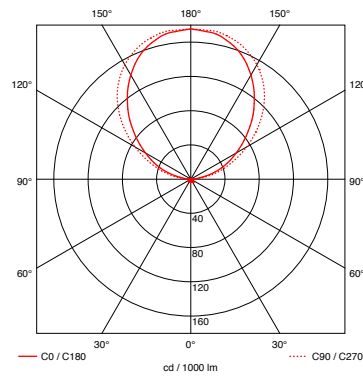

Sento faro doppio C

material

aluminium, brass, steel, glass

surface

head: see p.2 cutsheet
body: chrome, chrome matt

length / rotation angle

10 cm, 20 cm, 30 cm, 60 cm / 360°

recommended lighting effects

B, C, E see p.2 cutsheet

light source

metal halide halogen, HIT-TC-CE, operating voltage 230 V
2 x 20/35/70 W, G8.5,
energy efficiency grade A, lifetime 8.000 h

luminous flux (bulb)

20 W / 1650 lm, 35 W / 3300 lm, 70 W / 6600 lm

color temperature / color rendering

3000 K / CRI 85

weight

body + head max. 2,8 kg

mounting accessories

for surface or recessed mounting, see p.3 cutsheet

Sento faro doppio recommended lighting effects

Sento B (glass matt / cover)
reflector head for diffuse light
in one direction