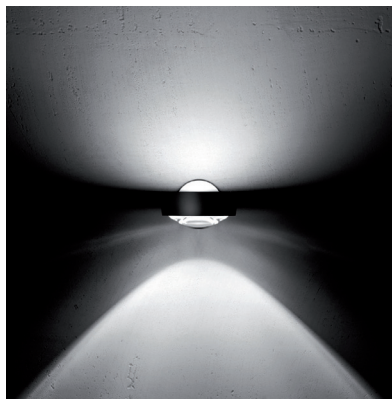

Sento E (glass matt / lense)
reflector head for diffuse light in one and
directed light in the other direction

luminous efficiency
83%
beam angle
approx. 85°
glass
satinised, heat-resistant glass
lense
optical glass
ring
chrome, chrome matt,
white or black glossy finish
(bianco, nero)
holder
chrome oder chrome matt